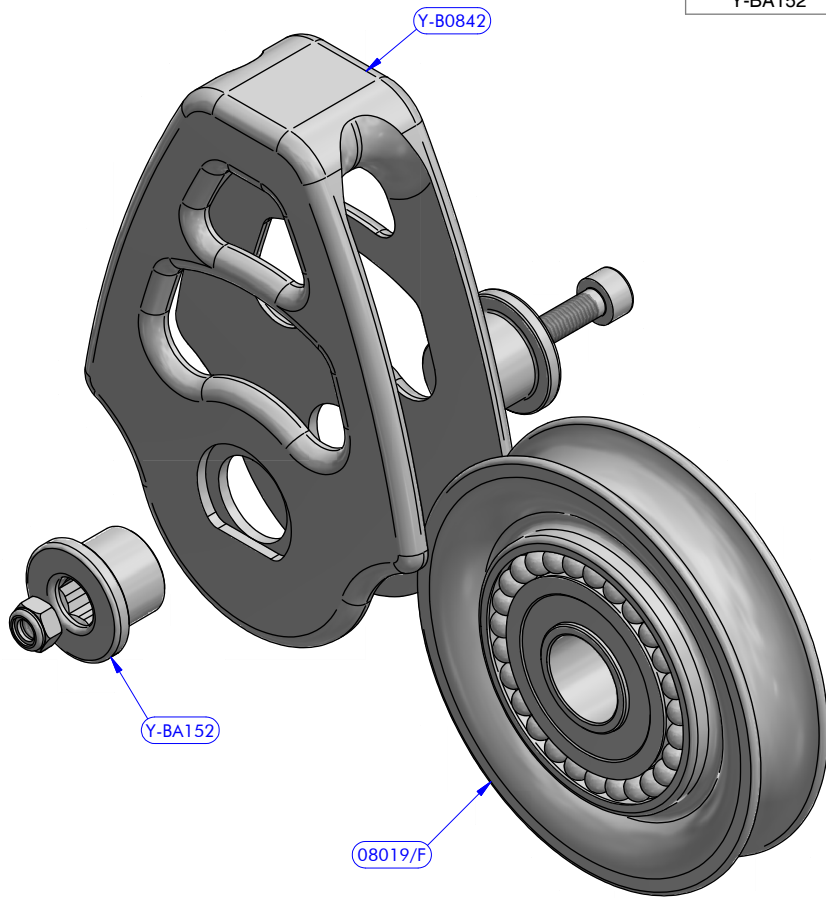

PART LIST			
CODE	DESCRIPTION	MATERIAL	Q.TY
08019/F	Sheave	Mekton	1
Y-B0842	Cheekplate	Aluminium	1
Y-BA152	Caps kit	Various	1

Caps kit  
Code Y-BA152

**antal**

FAMILY	OPF Series	ARTICLE	Simple web
DESCRIPTION	Exploded view		

MODEL CODE	00809
------------	-------

DATE	07/05/2020	REV.	00
DWG N.	17072114	PG.	/